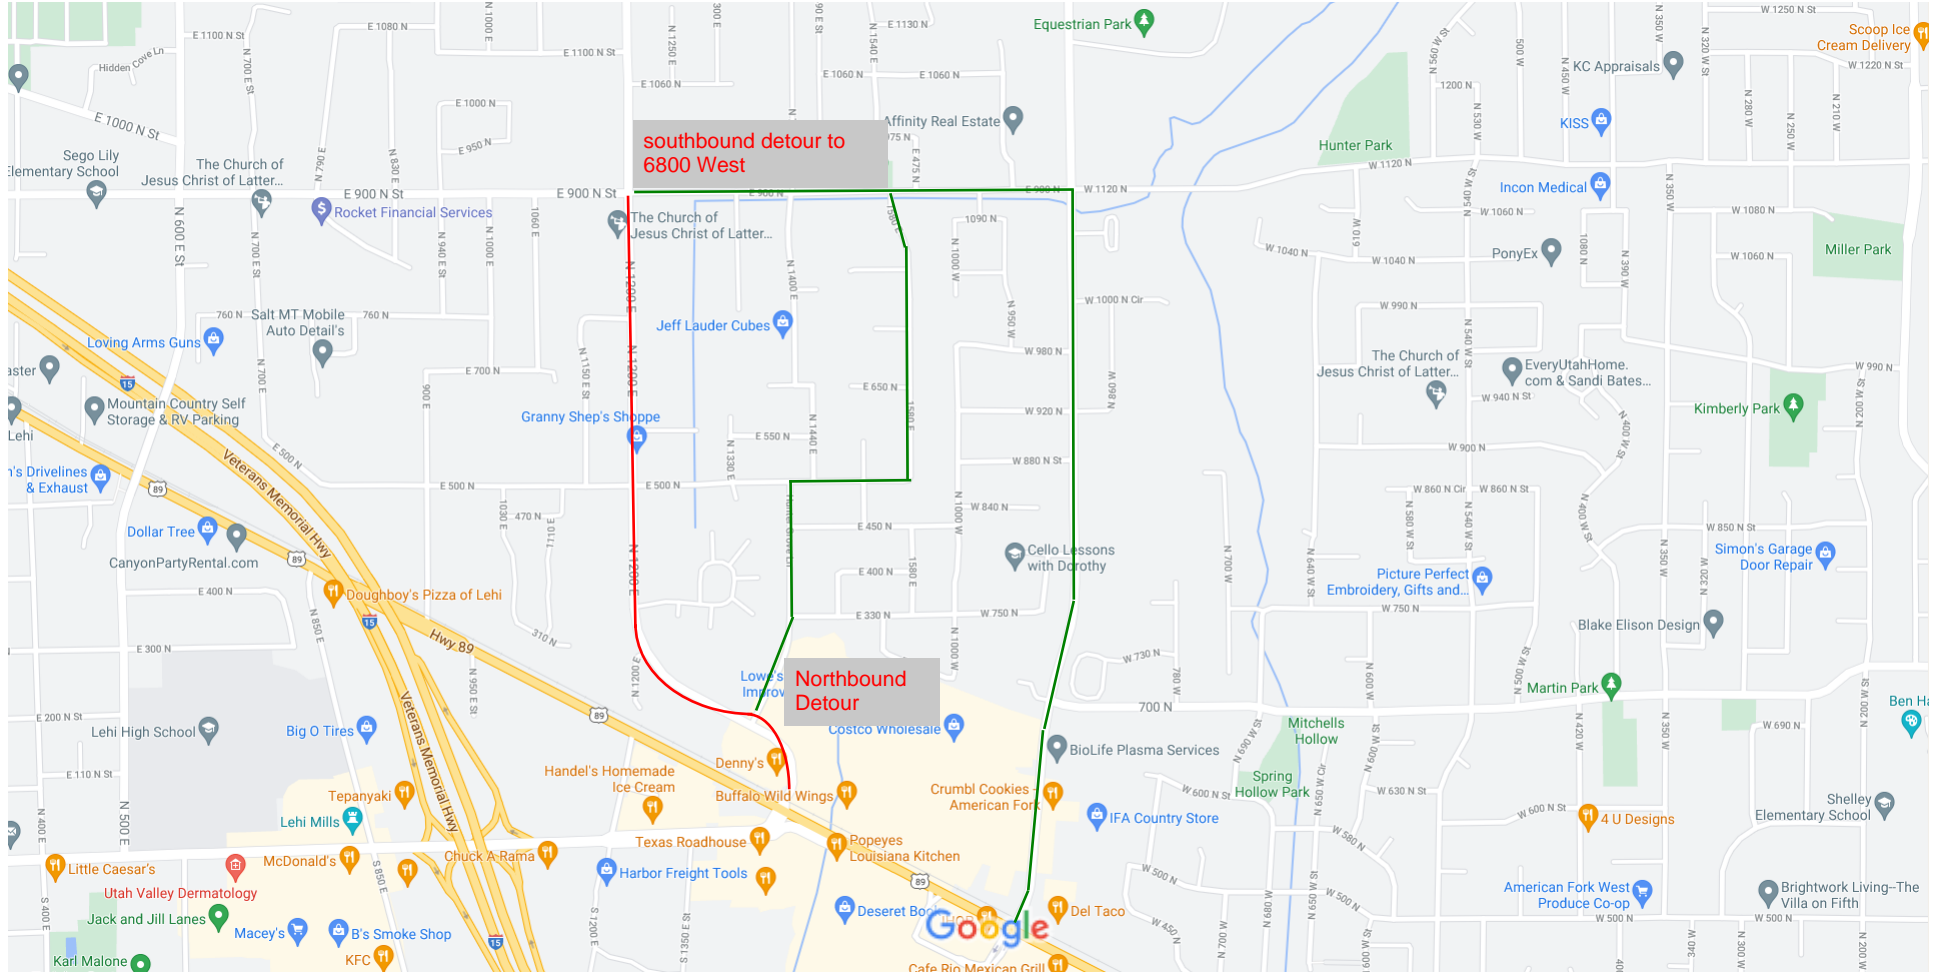

Lehi

Phase 1 - Starting at 6:30am

Map data ©2021 500 ft