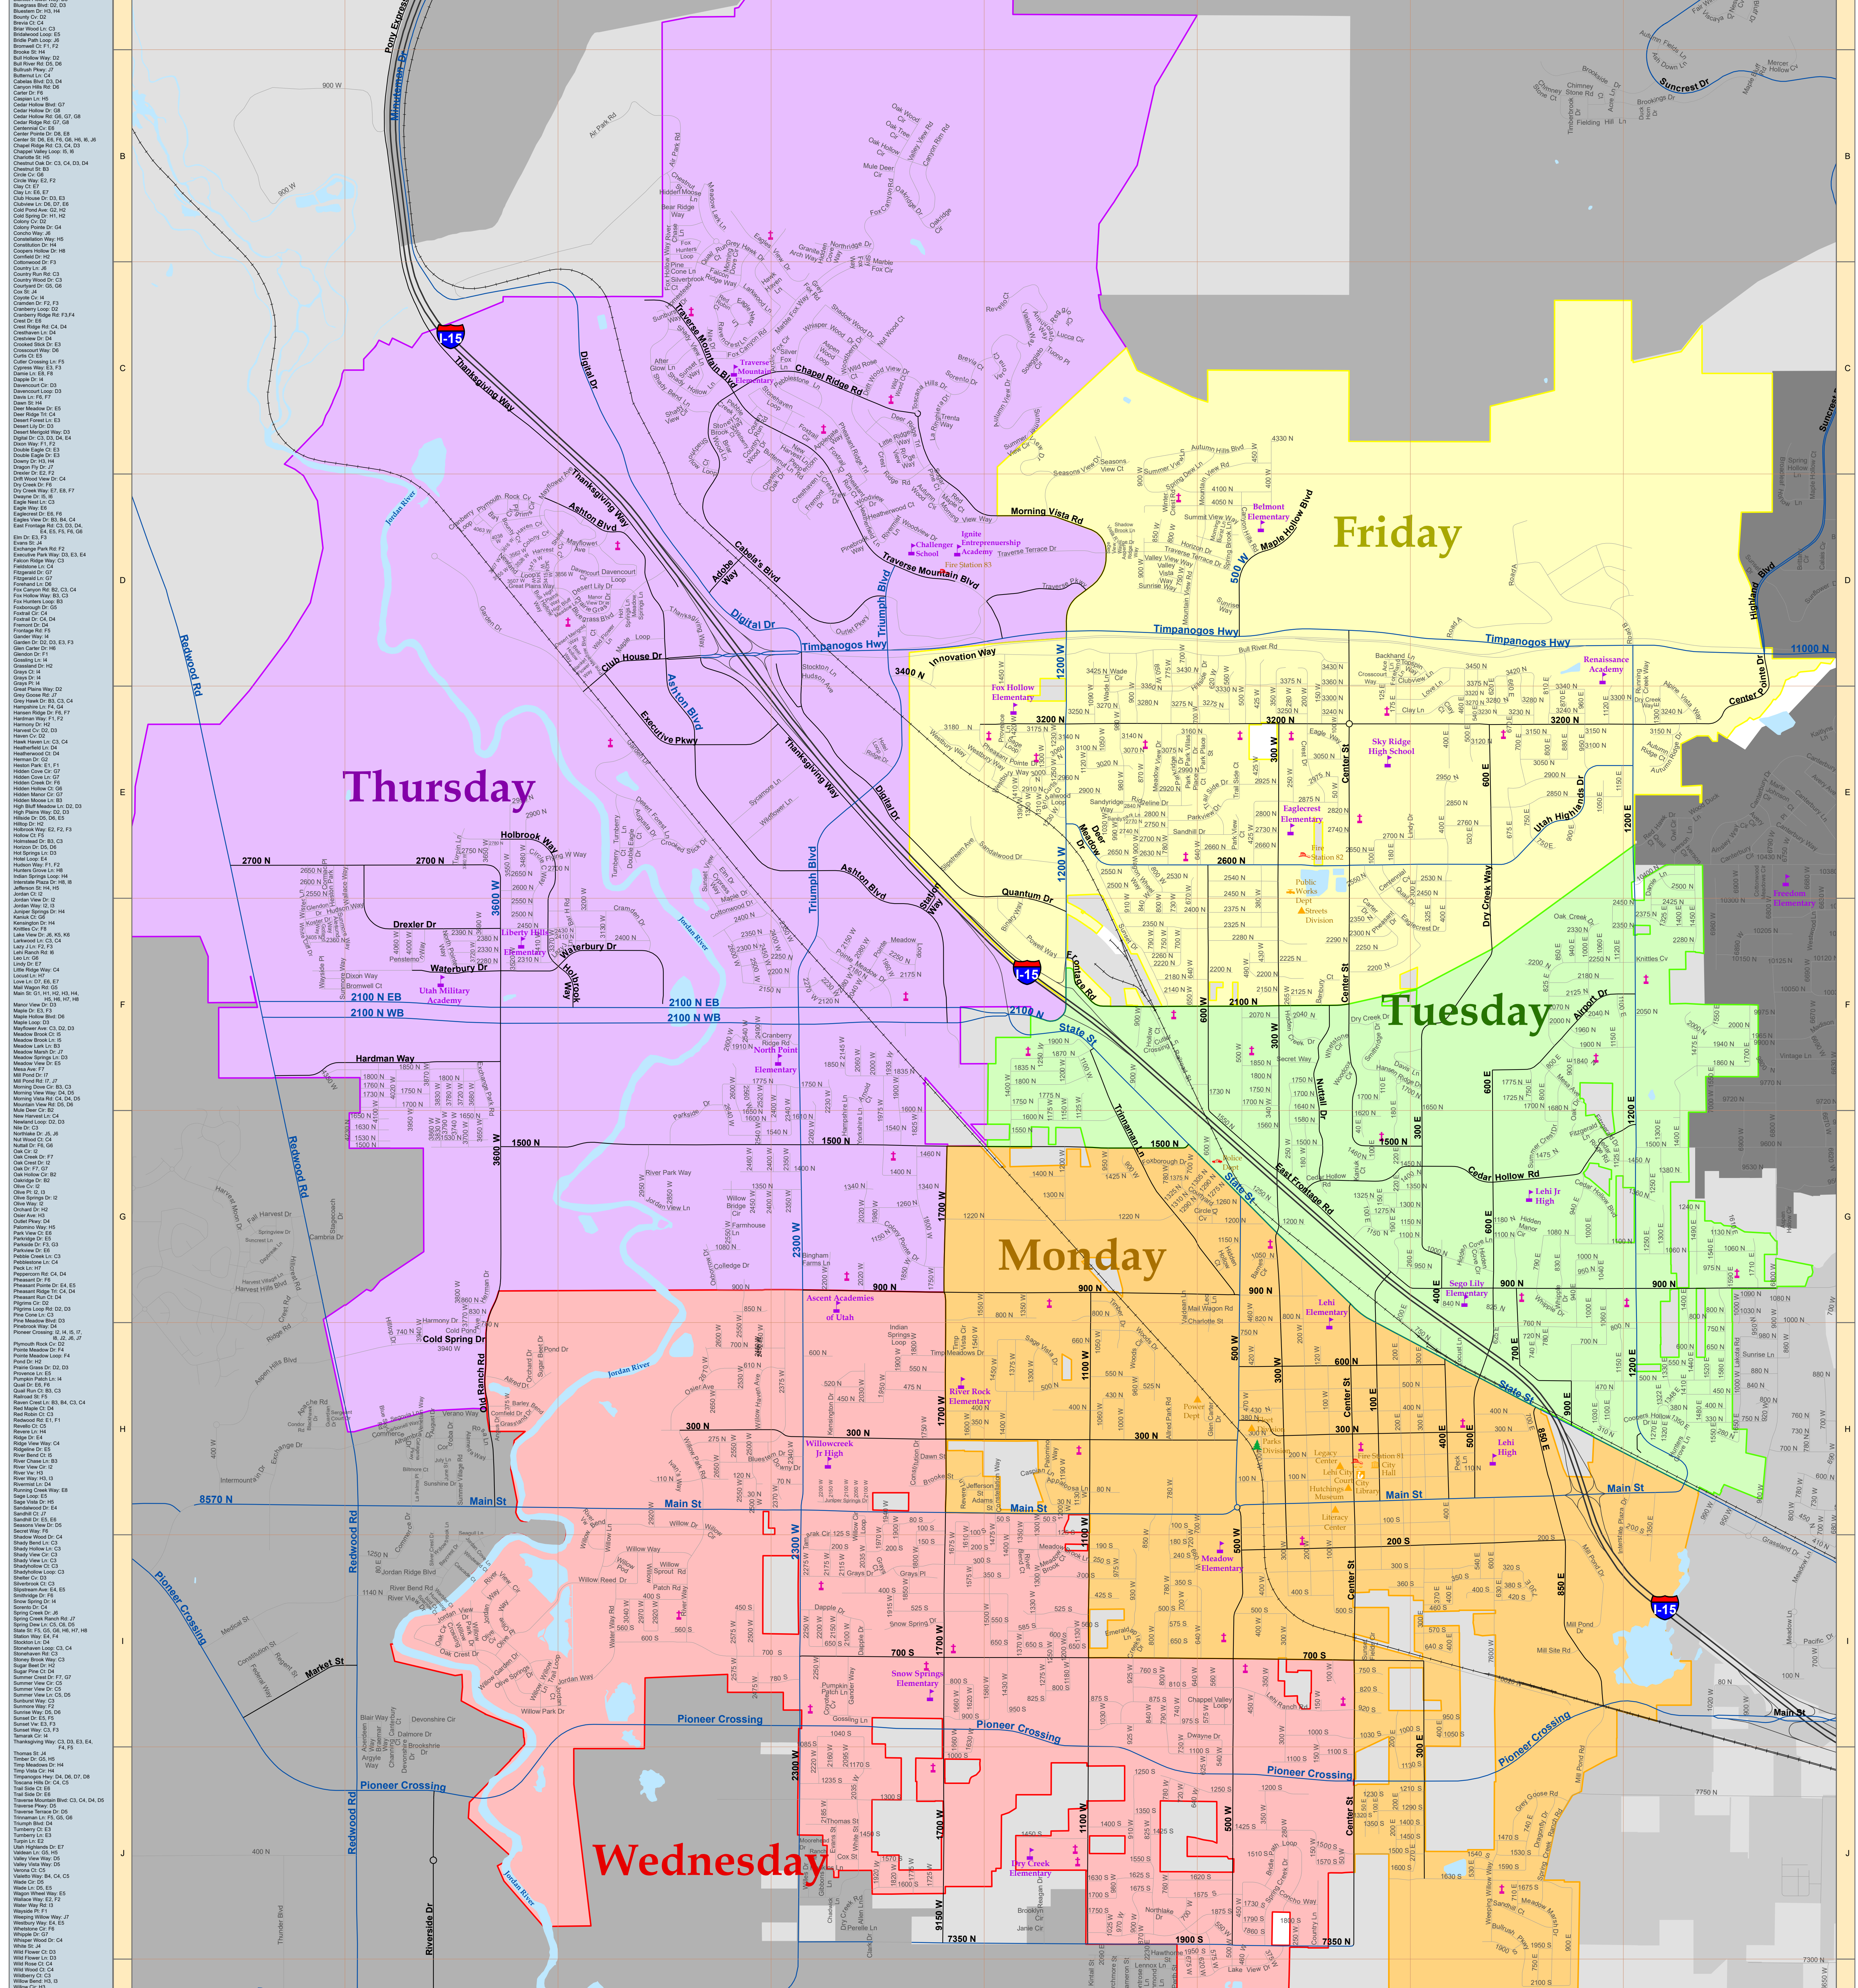

Lehi City Garbage Pickup Schedule

Produced by Lehi City GIS
Jason DeWitt, GIS Coordinator
May 13, 2020

Scale: 1 Inch = 1250 Feet

0 1,000 2,000 4,000 Feet

Garbage Pickup Schedule	
Day	Color
Monday	Orange
Tuesday	Green
Wednesday	Red
Thursday	Purple
Friday	Yellow

Utah Lake