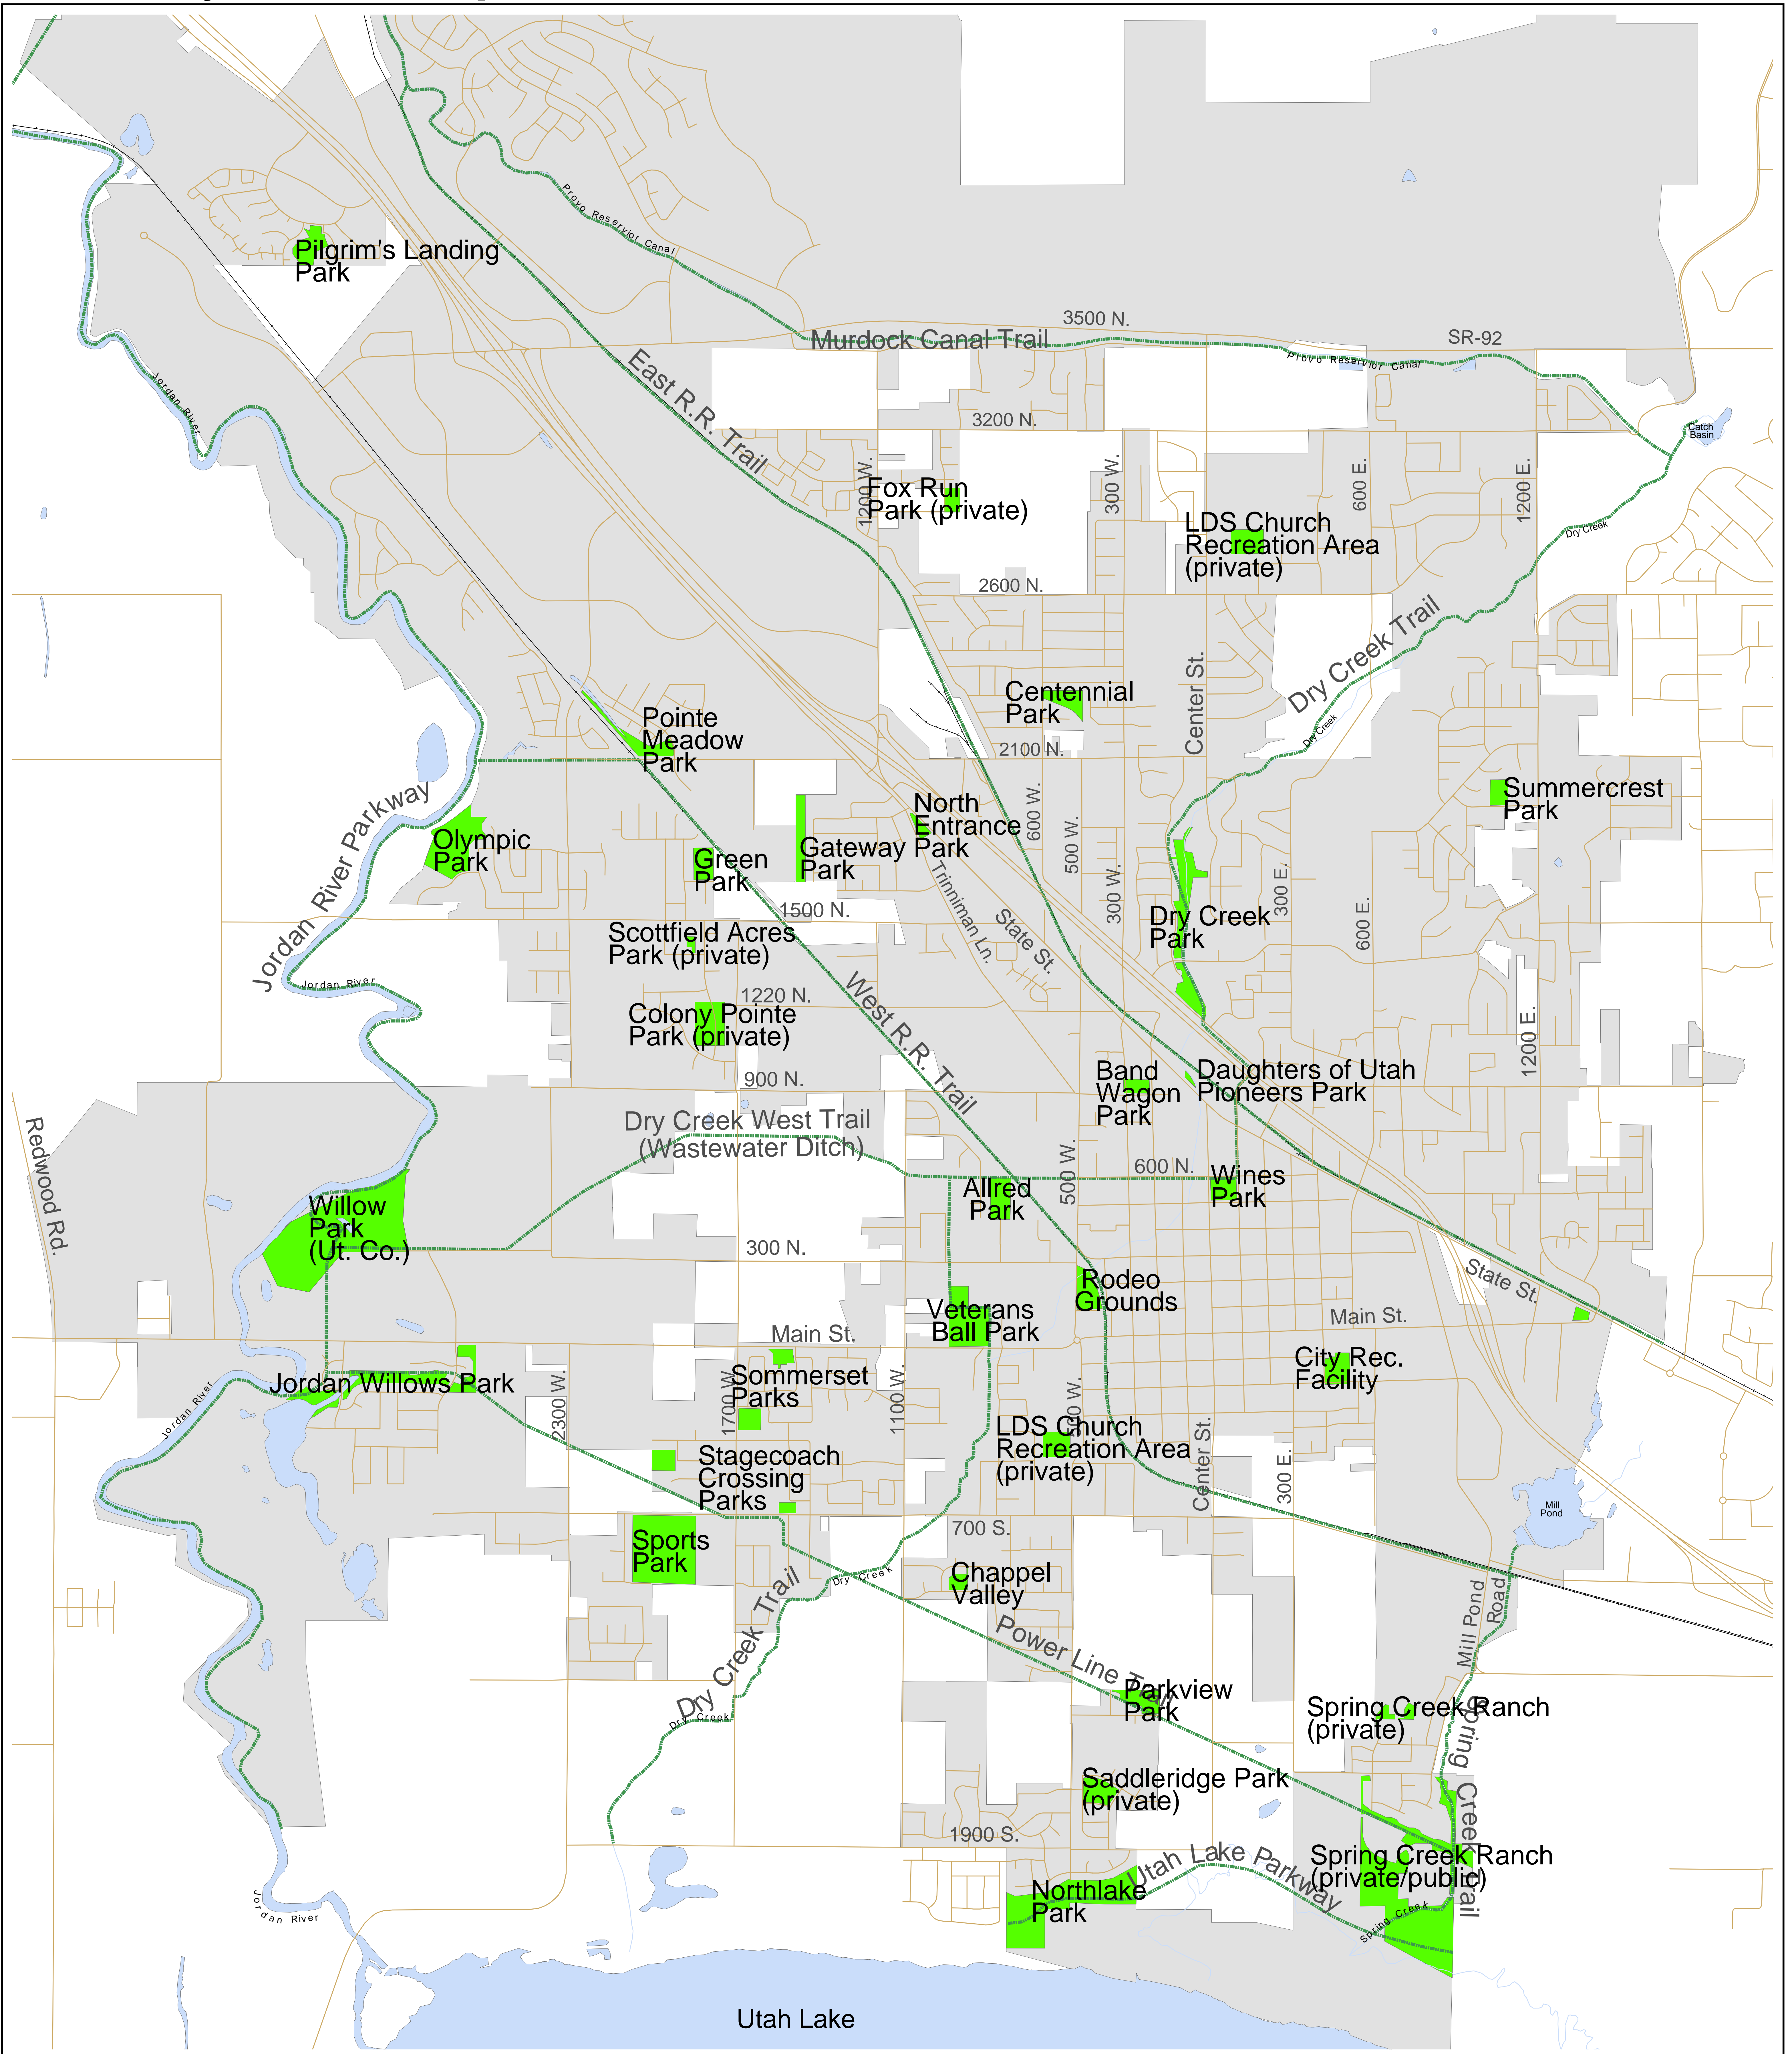

Lehi City Parks Map

Legend

- Parks and Recreational Facilities
- Lakes & Streams
- Master Planned Trails
- Roads
- Lehi City Boundary

Public Park Acres = 141
 Private Park Acres = 22
 Total Park Acres = 163