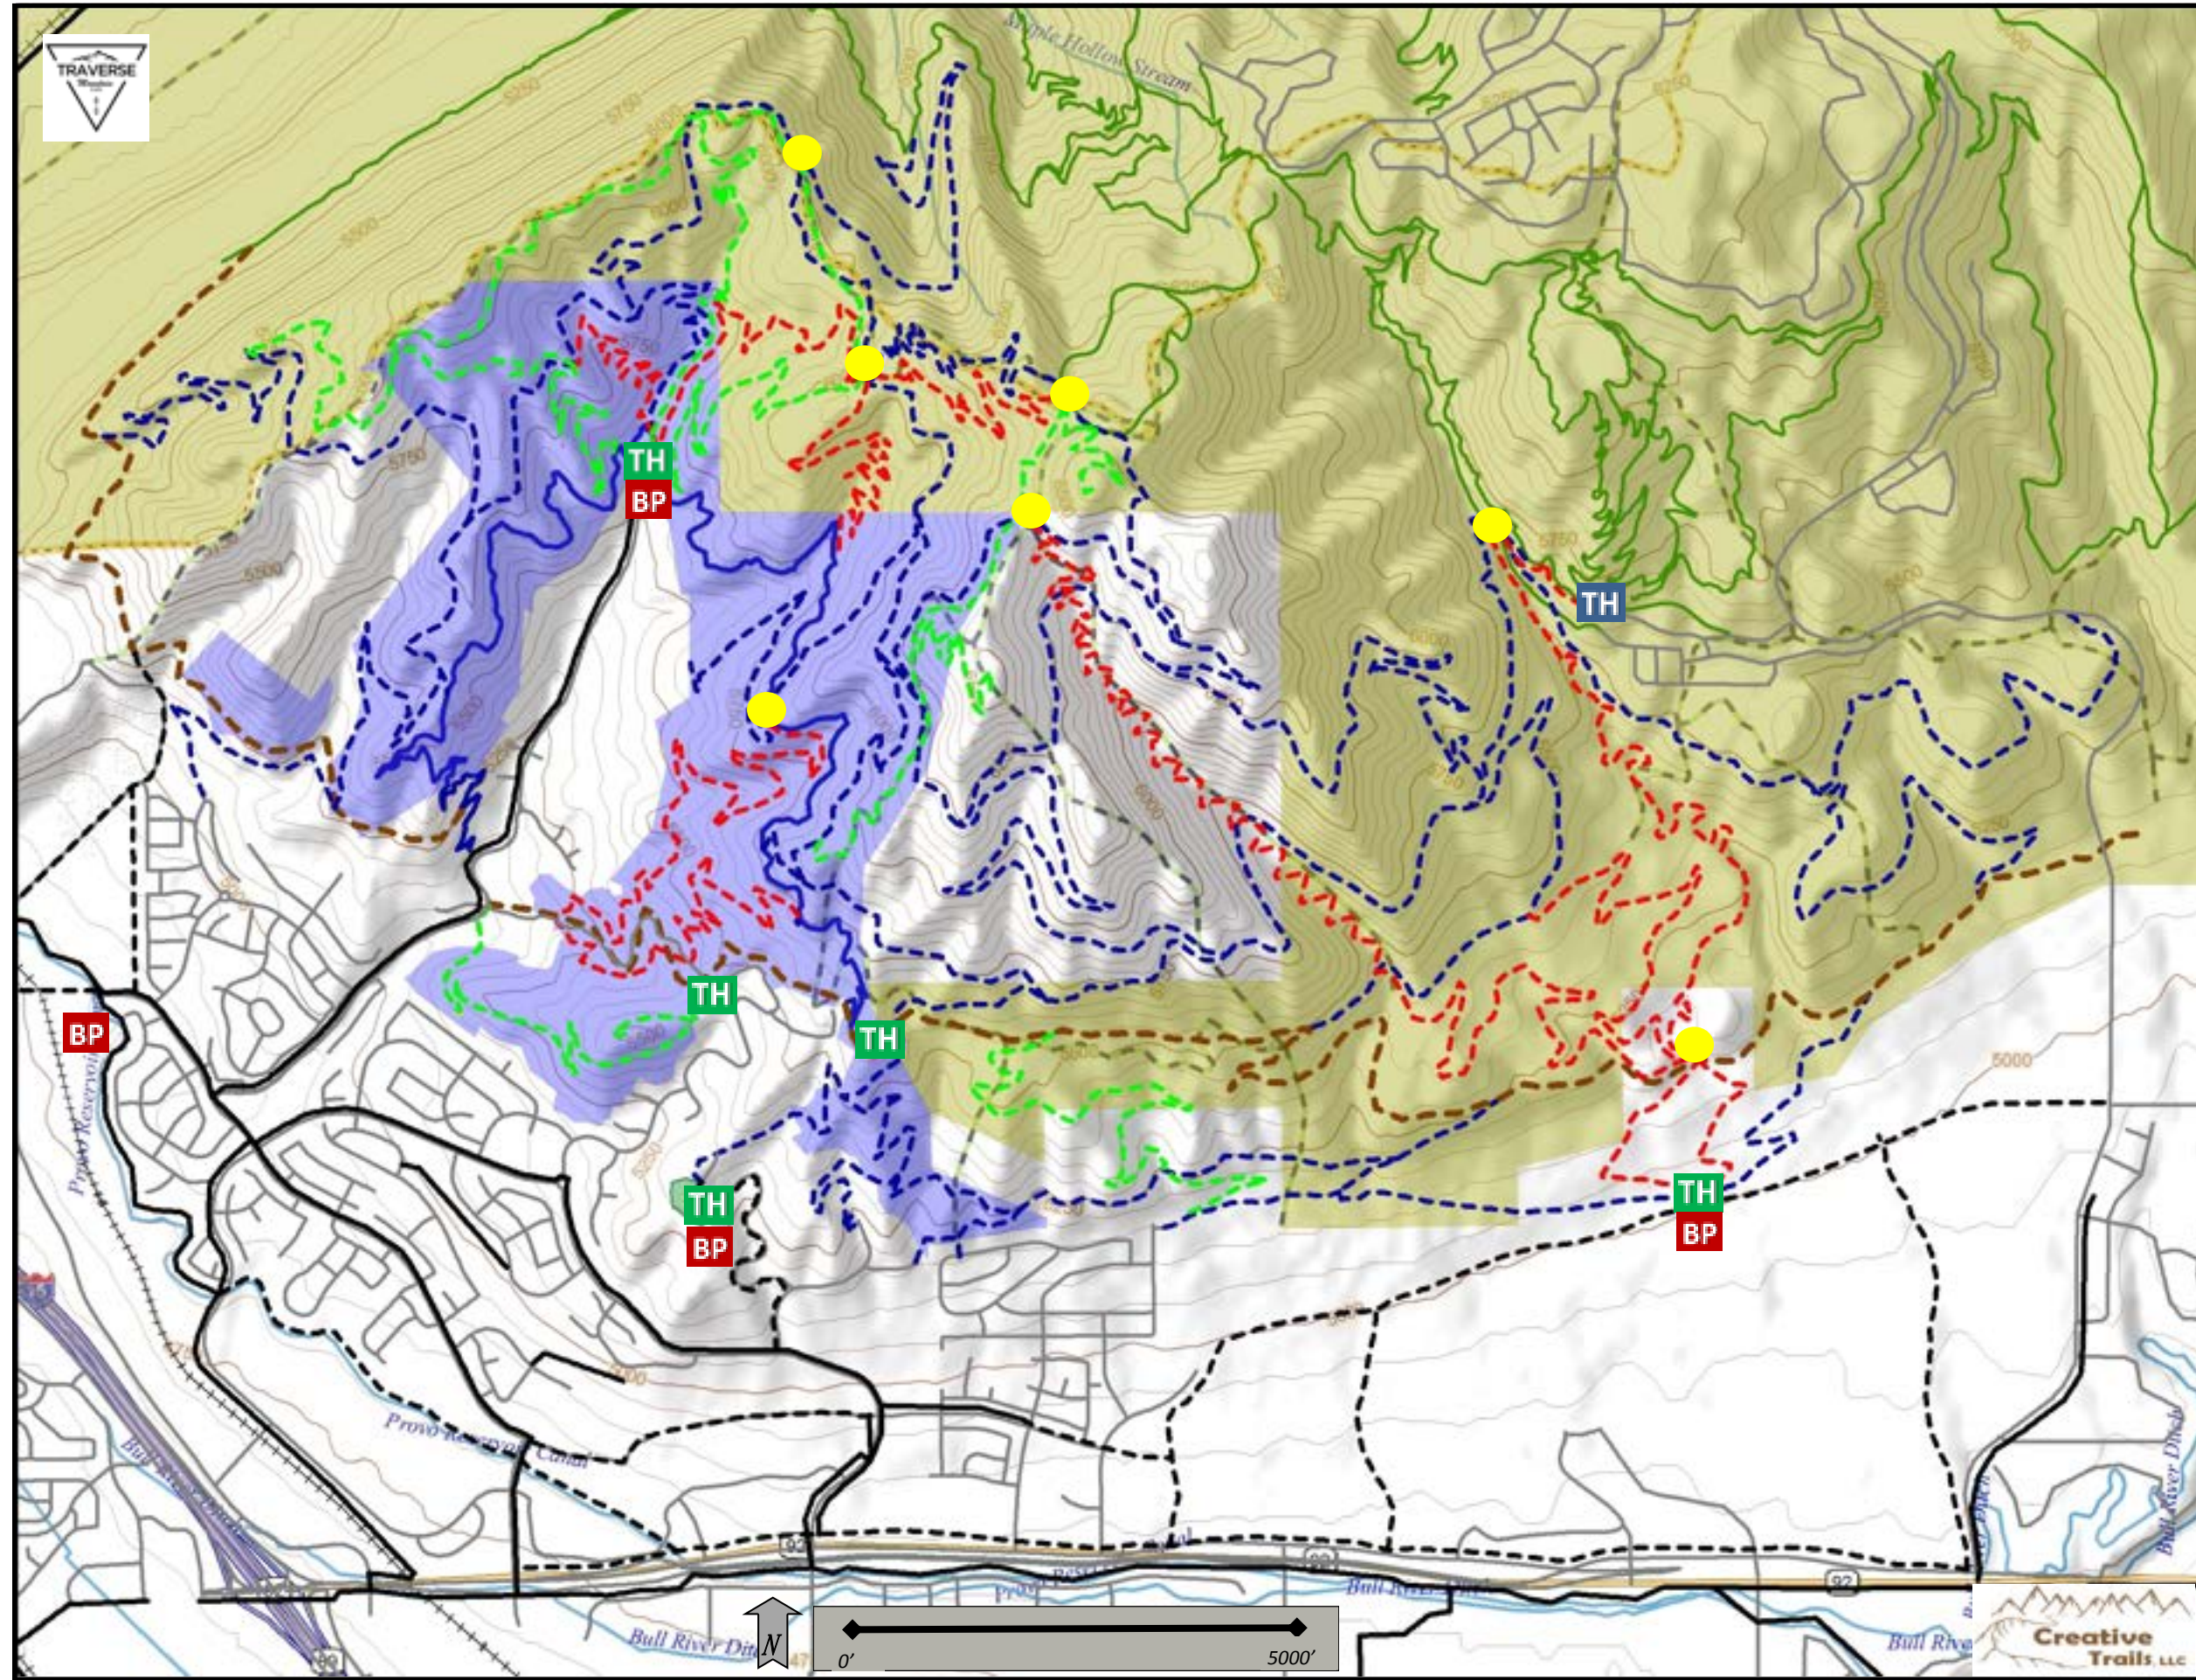

## MASTER PLAN

Exhibit A

- Shared Use Trail
- Transportation Trail
- Corner Canyon Trails
- Abandoned Dirt Roads

- TH Trailhead
- Lehi City Open Space
- Draper City Limits

This map is intended for planning purposes only. The final location and layout of any trail, trailhead, or bike park shall be determined by Lehi City and private property owners if/when it is to be constructed.

# TRAVERSE MOUNTAIN TRAILS

## MASTER PLAN

Exhibit B

Trail Construction Priority