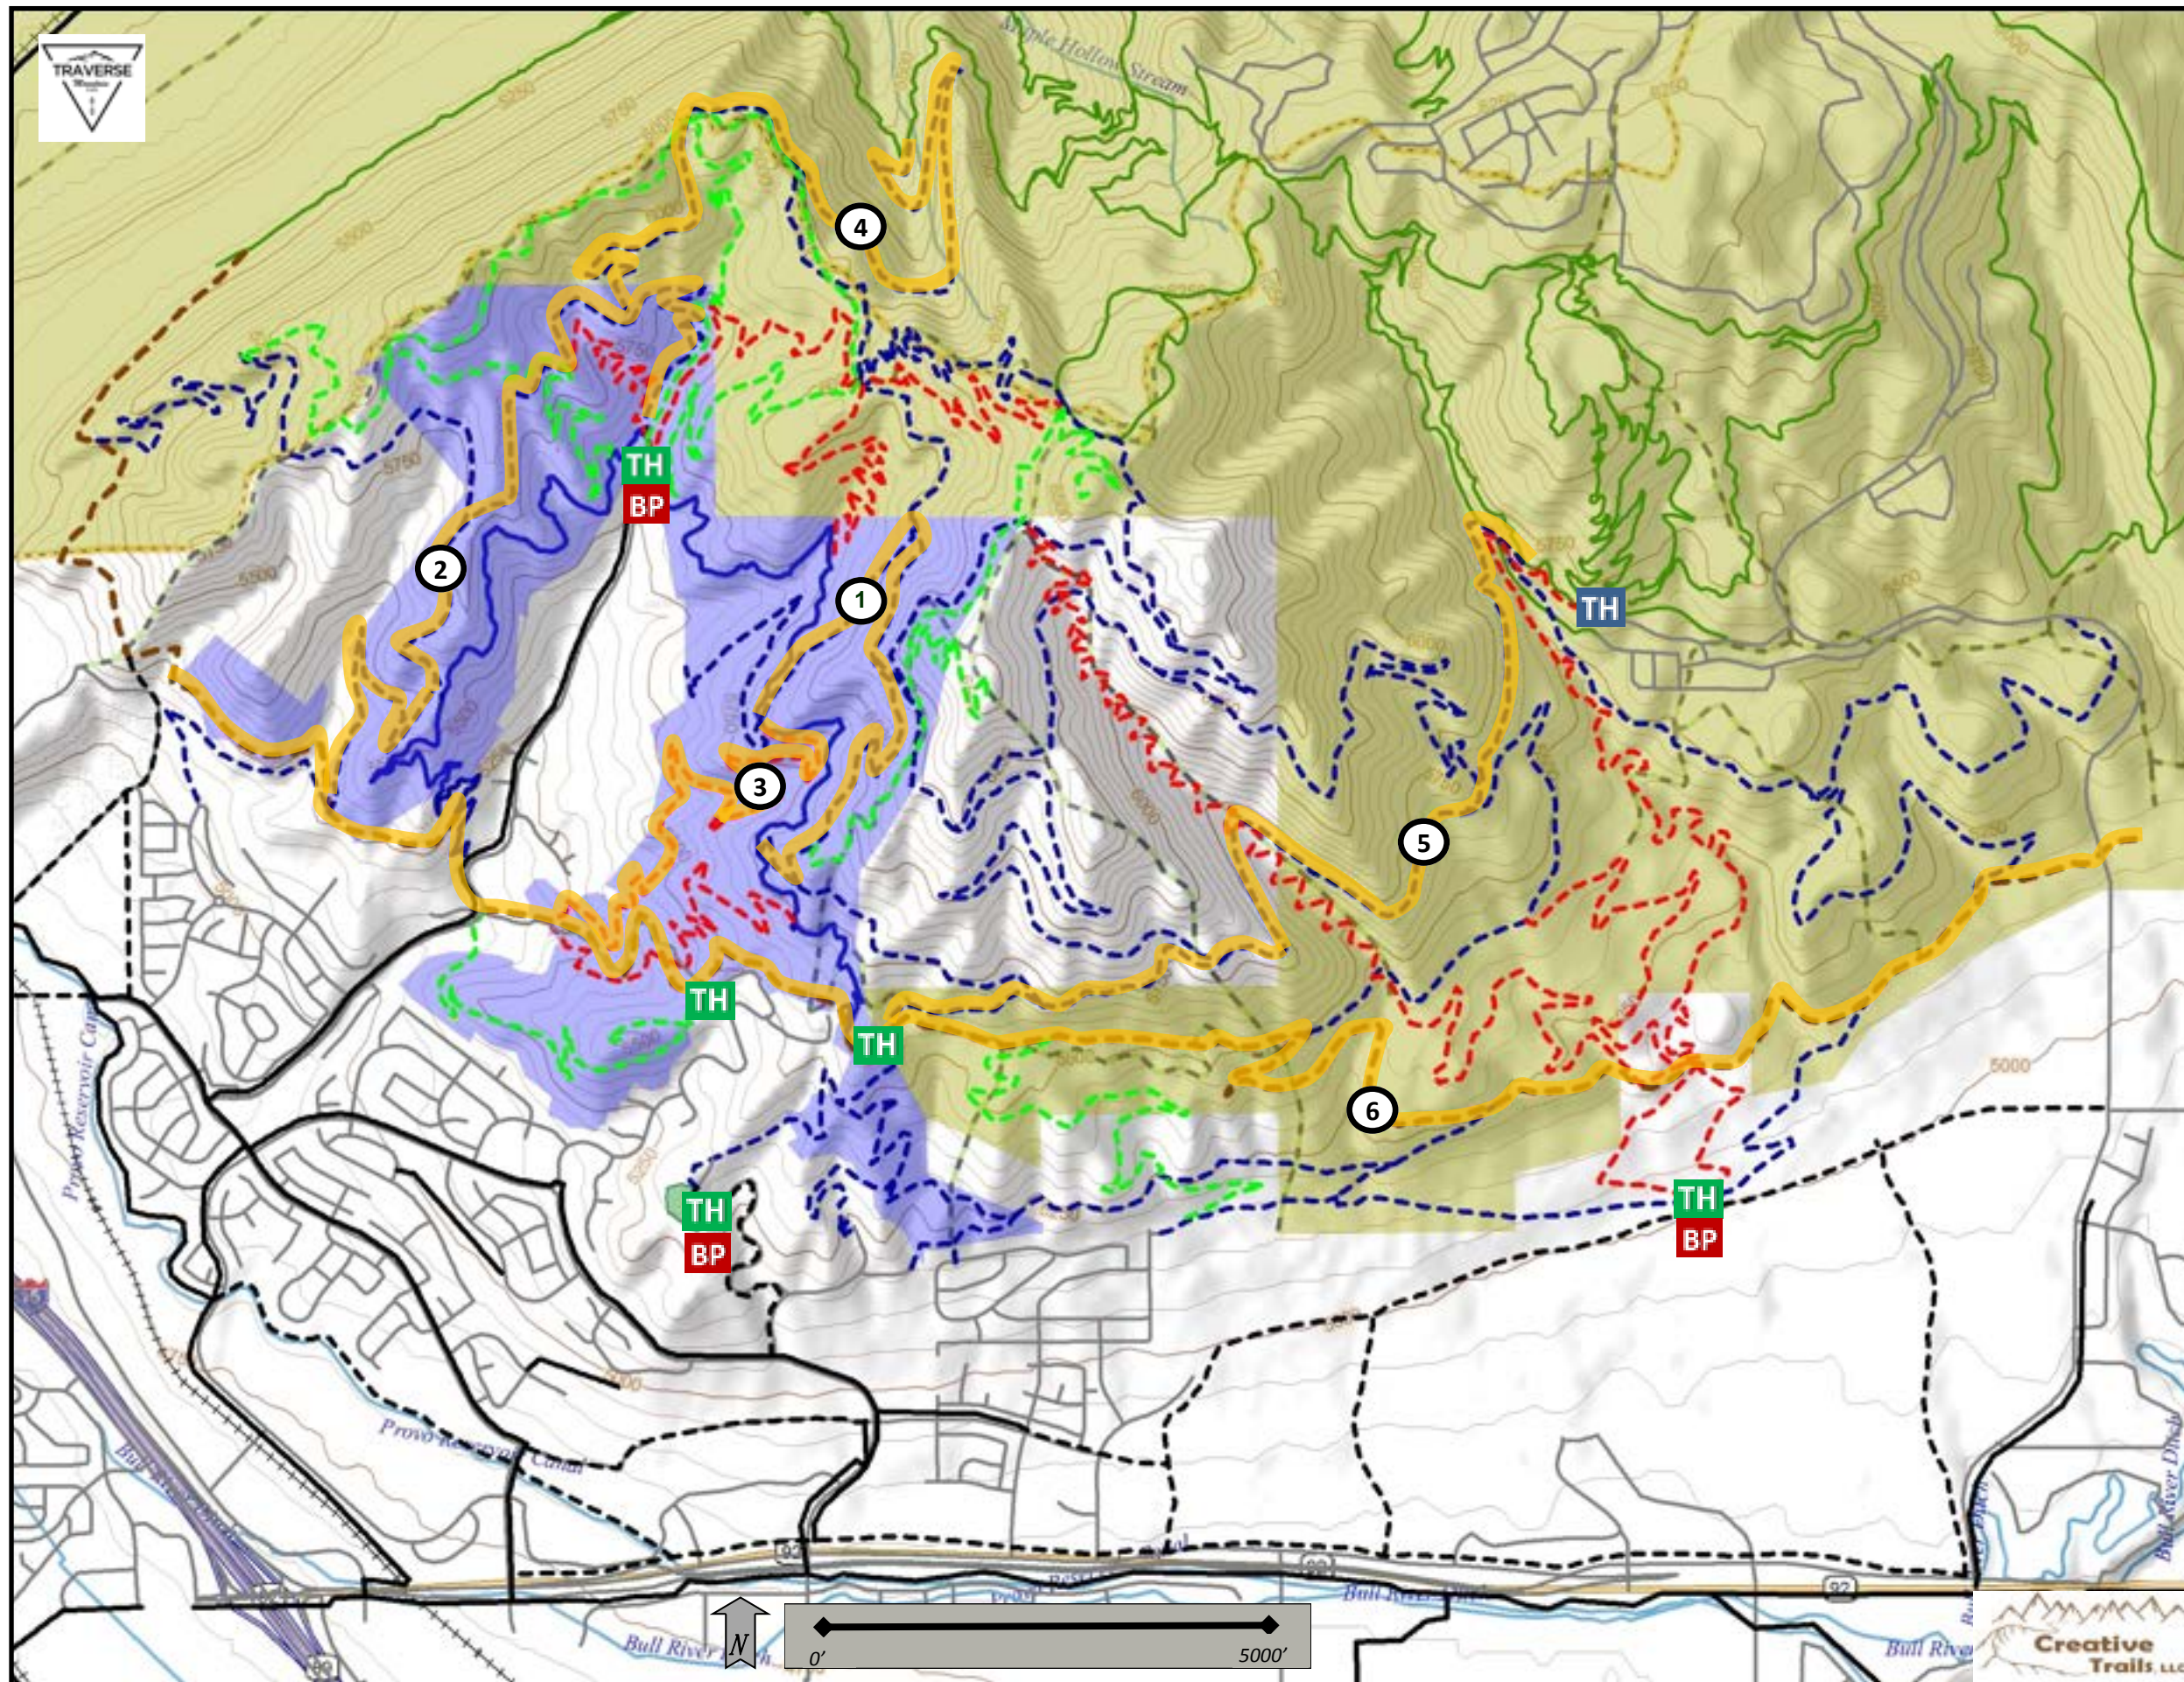

TRAVERSE MOUNTAIN TRAILS

MASTER PLAN

Exhibit B

Trail Construction Priority

LEGEND

Proposed

- Shared Use Trail
- Mountain Bike Trail
- Hiking/Horse Trail
- Transportation Trail
- Bonneville Shoreline Trail

- Trailhead
- Bike Park
- Construction Priority

Existing

- Shared Use Trail
- Transportation Trail
- Corner Canyon Trails
- Abandoned Dirt Roads

- Trailhead
- Lehi City Open Space
- Draper City Limits

This map is intended for planning purposes only. The final location and layout of any trail, trailhead, or bike park shall be determined by Lehi City and private property owners if/when it is to be constructed.

Creative Trails, LLC